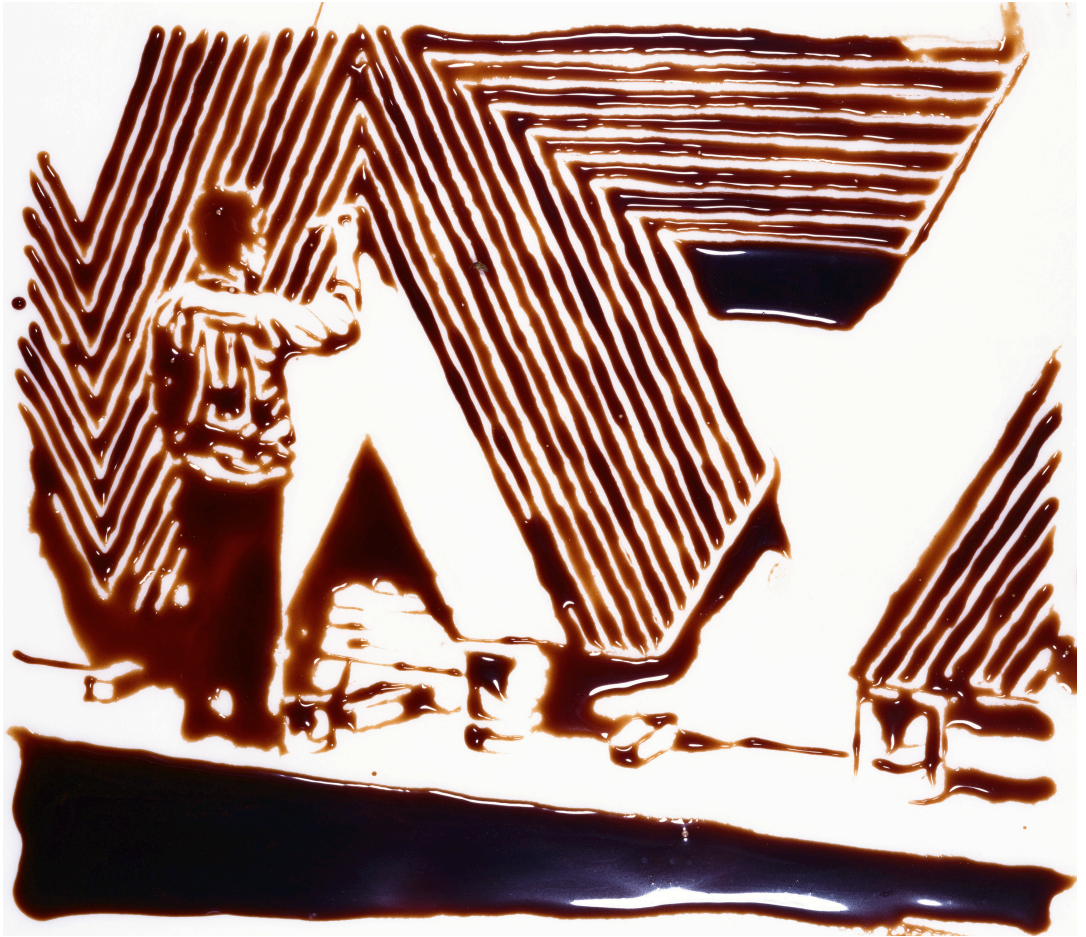

Bene come il sale. State III, 1989 - (Italian Folktales)
Color etching, aquatint and relief
76 x 59 ½ inches Edition 1/6
Bene come il sale. State III, 1989

VIK MUNIZ

Quathlamba after Frank Stella from Pictures of Chocolate, 1999 Dye destruction print.

122 × 154 cm (48 × 60 5/8 in)

Signed and dated in ink, printed title, number 3/3